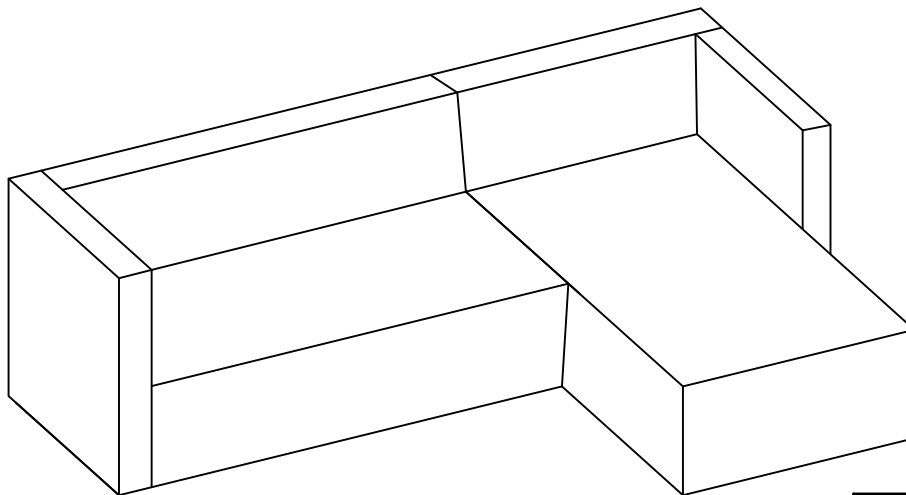

No.	Item	Detail	Quantity
1	F		x1
2	G		x1
3	H		x2