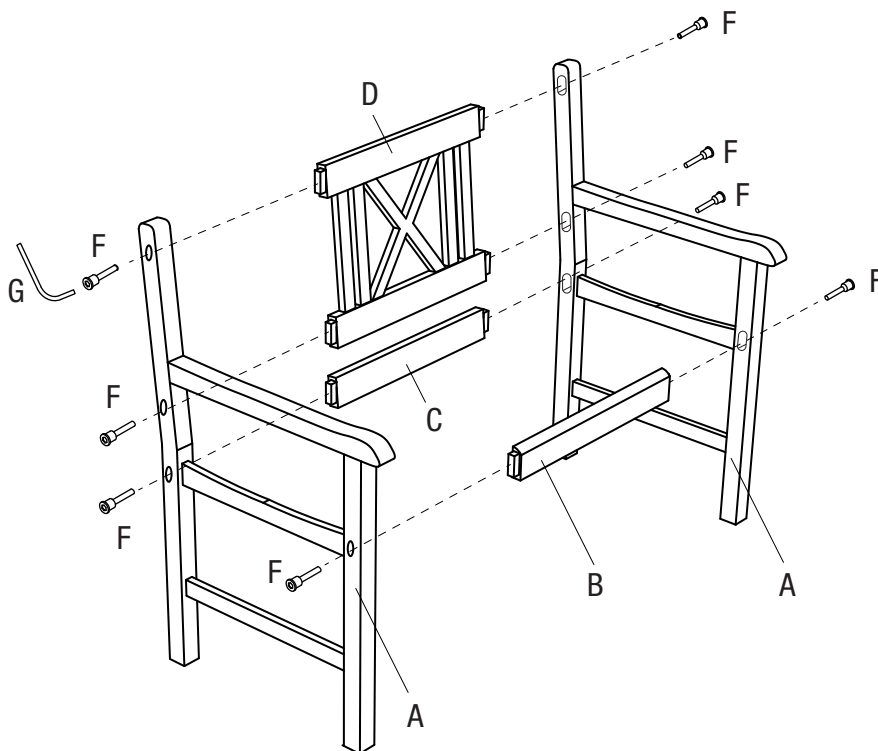

RISØR DINING SET CHAIR

 Leg	 Front Apron	 Back Apron	 Backrest	 Seat	 Bolt - M6*40	 Allen Key							
A	2 pcs	B	1 pc	C	1 pc	D	1 pc	E	1 pc	F	8 pcs	G	8 pcs

(1)

(2)

(3)