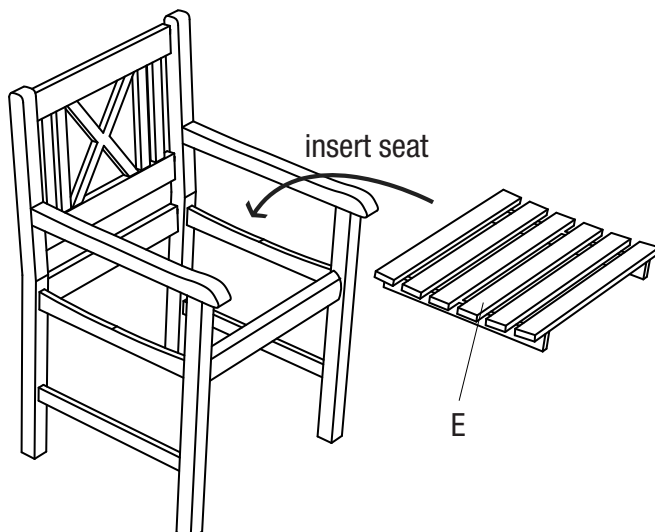

RISØR DINING SET CHAIR

 Leg	 Front Apron	 Back Apron	 Backrest	 Seat	 Bolt - M6*40	 Allen Key							
A	2 pcs	B	1 pc	C	1 pc	D	1 pc	E	1 pc	F	8 pcs	G	8 pcs

(1)

(2)

(3)