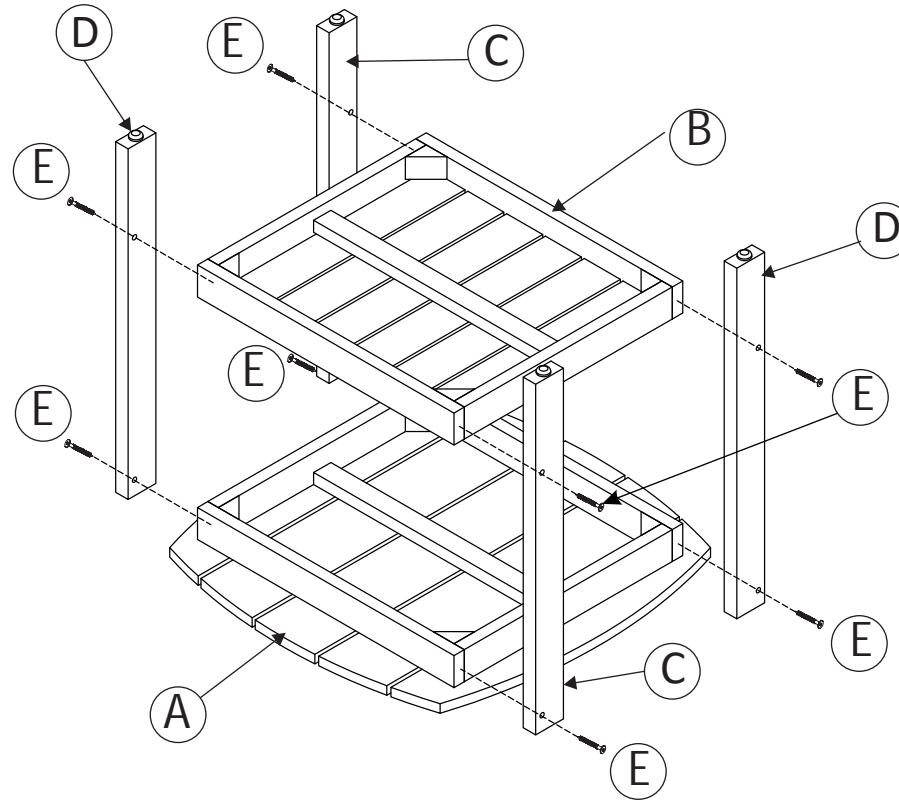

A = 1 pc

B = 1 pc

C = 2 pcs

D = 2 pcs

E = 8 pcs  
Crews M6x40 mm

F = 1 pc  
Allen Key 4

Step 1

Step 2

Item number: 552460  
Hemsedal Table

**PLANTAGEN®**

Material: Acacia

Daily exposure to intense ultraviolet radiation from sunlight will deteriorate the wood material over time.  
Use a furniture cover of good quality to extend the life of your furniture.  
During winter time, the best is to store in a dry and well-ventilated place.  
Clean with damp, soft cloth and soap that does not contain detergents.