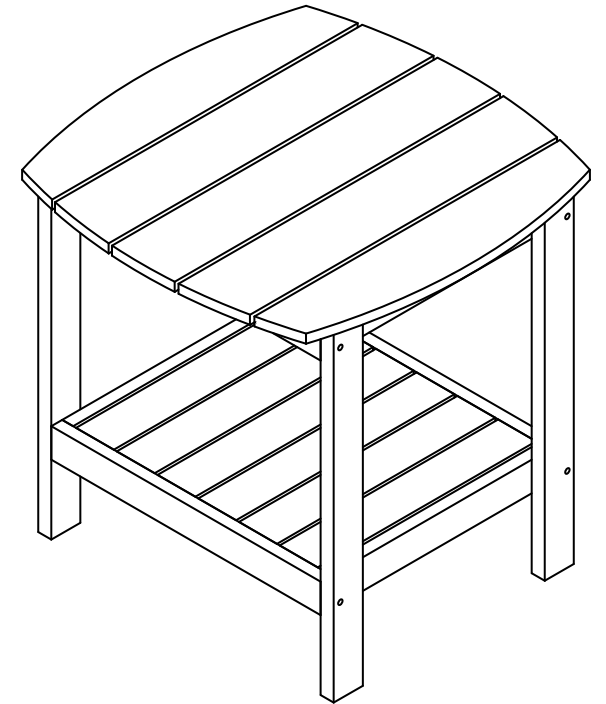

A = 1 pc

B = 1 pc

C = 2 pcs

D = 2 pcs

E = 8 pcs  
Crews M6x40 mm

F = 1 pc  
Allen Key 4

Step 1

Step 2

Item number: 552460  
Hemsedal Table

**PLANTAGEN®**

Material: Acacia

Daily exposure to intense ultraviolet radiation from sunlight will deteriorate the wood material over time.  
Use a furniture cover of good quality to extend the life of your furniture.  
During winter time, the best is to store in a dry and well-ventilated place.  
Clean with damp, soft cloth and soap that does not contain detergents.