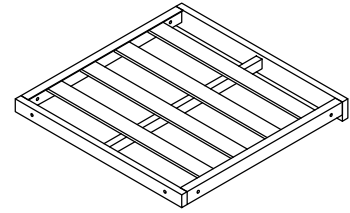

SKANDEN

OSLO LOUNGE SET

ASSEMBLY INSTRUCTION

A/3PC

B/3PC

C/2PC

D/2PC

E/1PC

F/1PC

G/1PC

H/1PC

I/4PC

J/5PC

K/5PC

L/2PC

M6*15