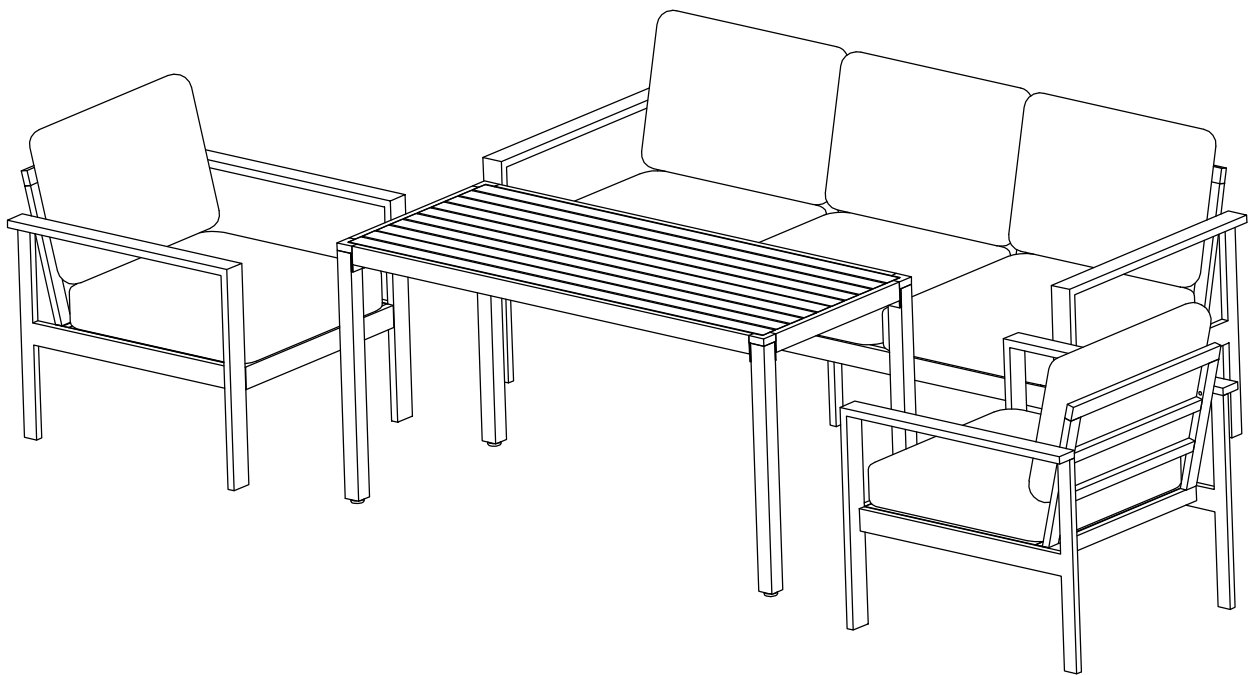

SKANDEN

OSLO LOUNGE SET

ASSEMBLY INSTRUCTION

A/3PC

B/3PC

C/2PC

D/2PC

E/1PC