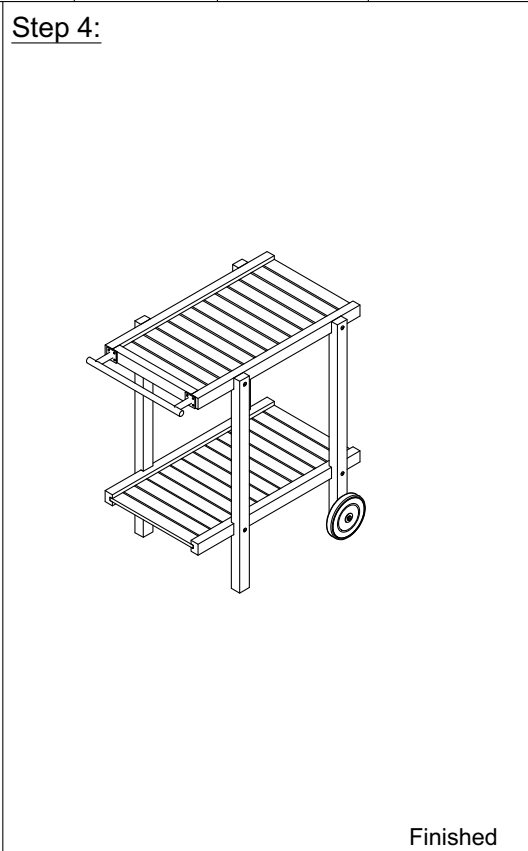

Item number: 552467
Kinsley Trolley

ASSEMBLY INSTRUCTION

 A= 1 pc	 B= 1 pc	 C= 2 pcs	 D= 2 pcs	 E= 2 pcs	 F= 2 pcs Wrench M8  h1= 1pc	 Bolt M8x70 mm h2= 2 pcs Bolt M6x40 mm  h3= 8 pcs	 Bolt M8x70 mm h4= 2 pcs Washer 1x8x18  h5= 2 pcs	 Washer 1x8x25 h6= 4 pcs Allen Key 4  h7= 1 pc
--	--	---	---	---	--	--	--	---