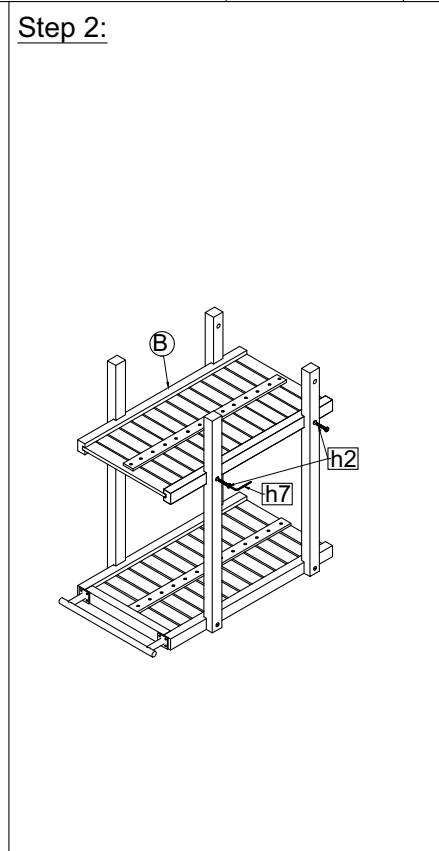

Item number: 552467
Kinsley Trolley

ASSEMBLY INSTRUCTION

 A= 1 pc	 B= 1 pc	 C= 2 pcs	 D= 2 pcs	 E= 2 pcs	 F= 2 pcs Wrench M8  h1= 1pc	 Bolt M8x70 mm h2= 2 pcs Bolt M6x40 mm  h3= 8 pcs	 Bolt M8x70 mm h4= 2 pcs Washer 1x8x18  h5= 2 pcs	 Washer 1x8x25 h6= 4 pcs Allen Key 4  h7= 1 pc
--	--	---	---	---	--	--	--	---