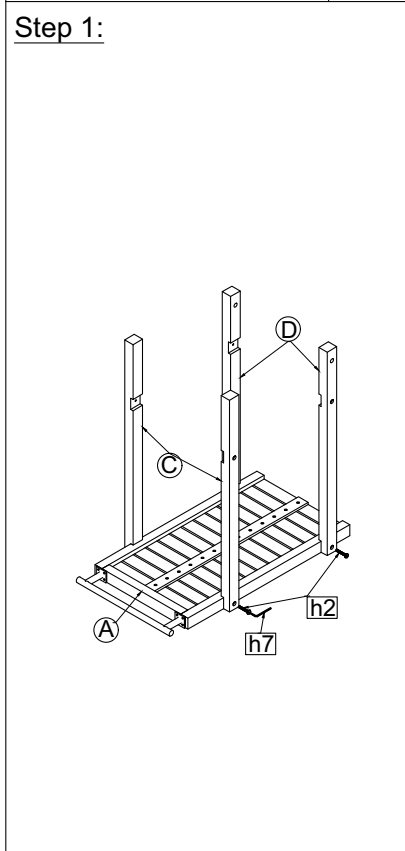

Item number: 552467
Kinsley Trolley

ASSEMBLY INSTRUCTION

 A= 1 pc	 B= 1 pc	 C= 2 pcs	 D= 2 pcs	 E= 2 pcs	 F= 2 pcs Wrench M8  h1= 1pc	 Bolt M8x70 mm h2= 2 pcs Bolt M6x40 mm  h3= 8 pcs	 Bolt M8x70 mm h4= 2 pcs Washer 1x8x18  h5= 2 pcs	 Washer 1x8x25 h6= 4 pcs Allen Key 4  h7= 1 pc
--	--	---	---	---	--	--	--	---