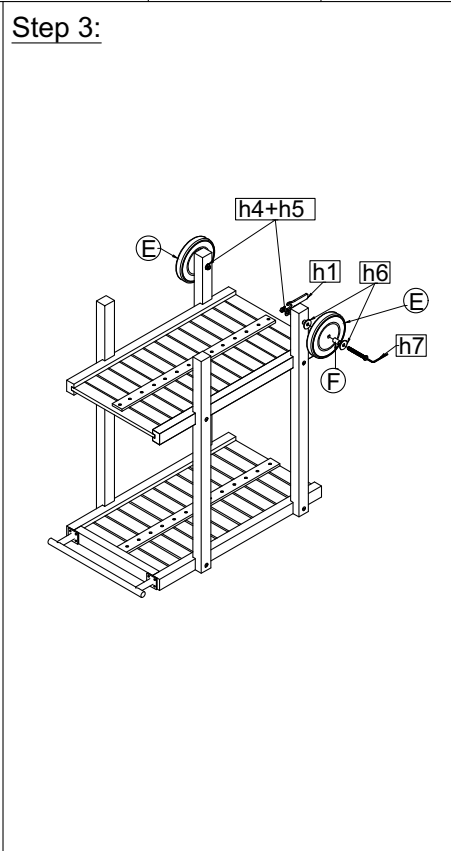

Item number: 552467
Kinsley Trolley

ASSEMBLY INSTRUCTION

 A= 1 pc	 B= 1 pc	 C= 2 pcs	 D= 2 pcs	 E= 2 pcs	 F= 2 pcs Wrench M8  h1= 1pc	 Bolt M8x70 mm h2= 2 pcs Bolt M6x40 mm  h3= 8 pcs	 Bolt M8x70 mm h4= 2 pcs Washer 1x8x18  h5= 2 pcs	 Washer 1x8x25 h6= 4 pcs Allen Key 4  h7= 1 pc
--	--	---	---	---	--	--	--	---